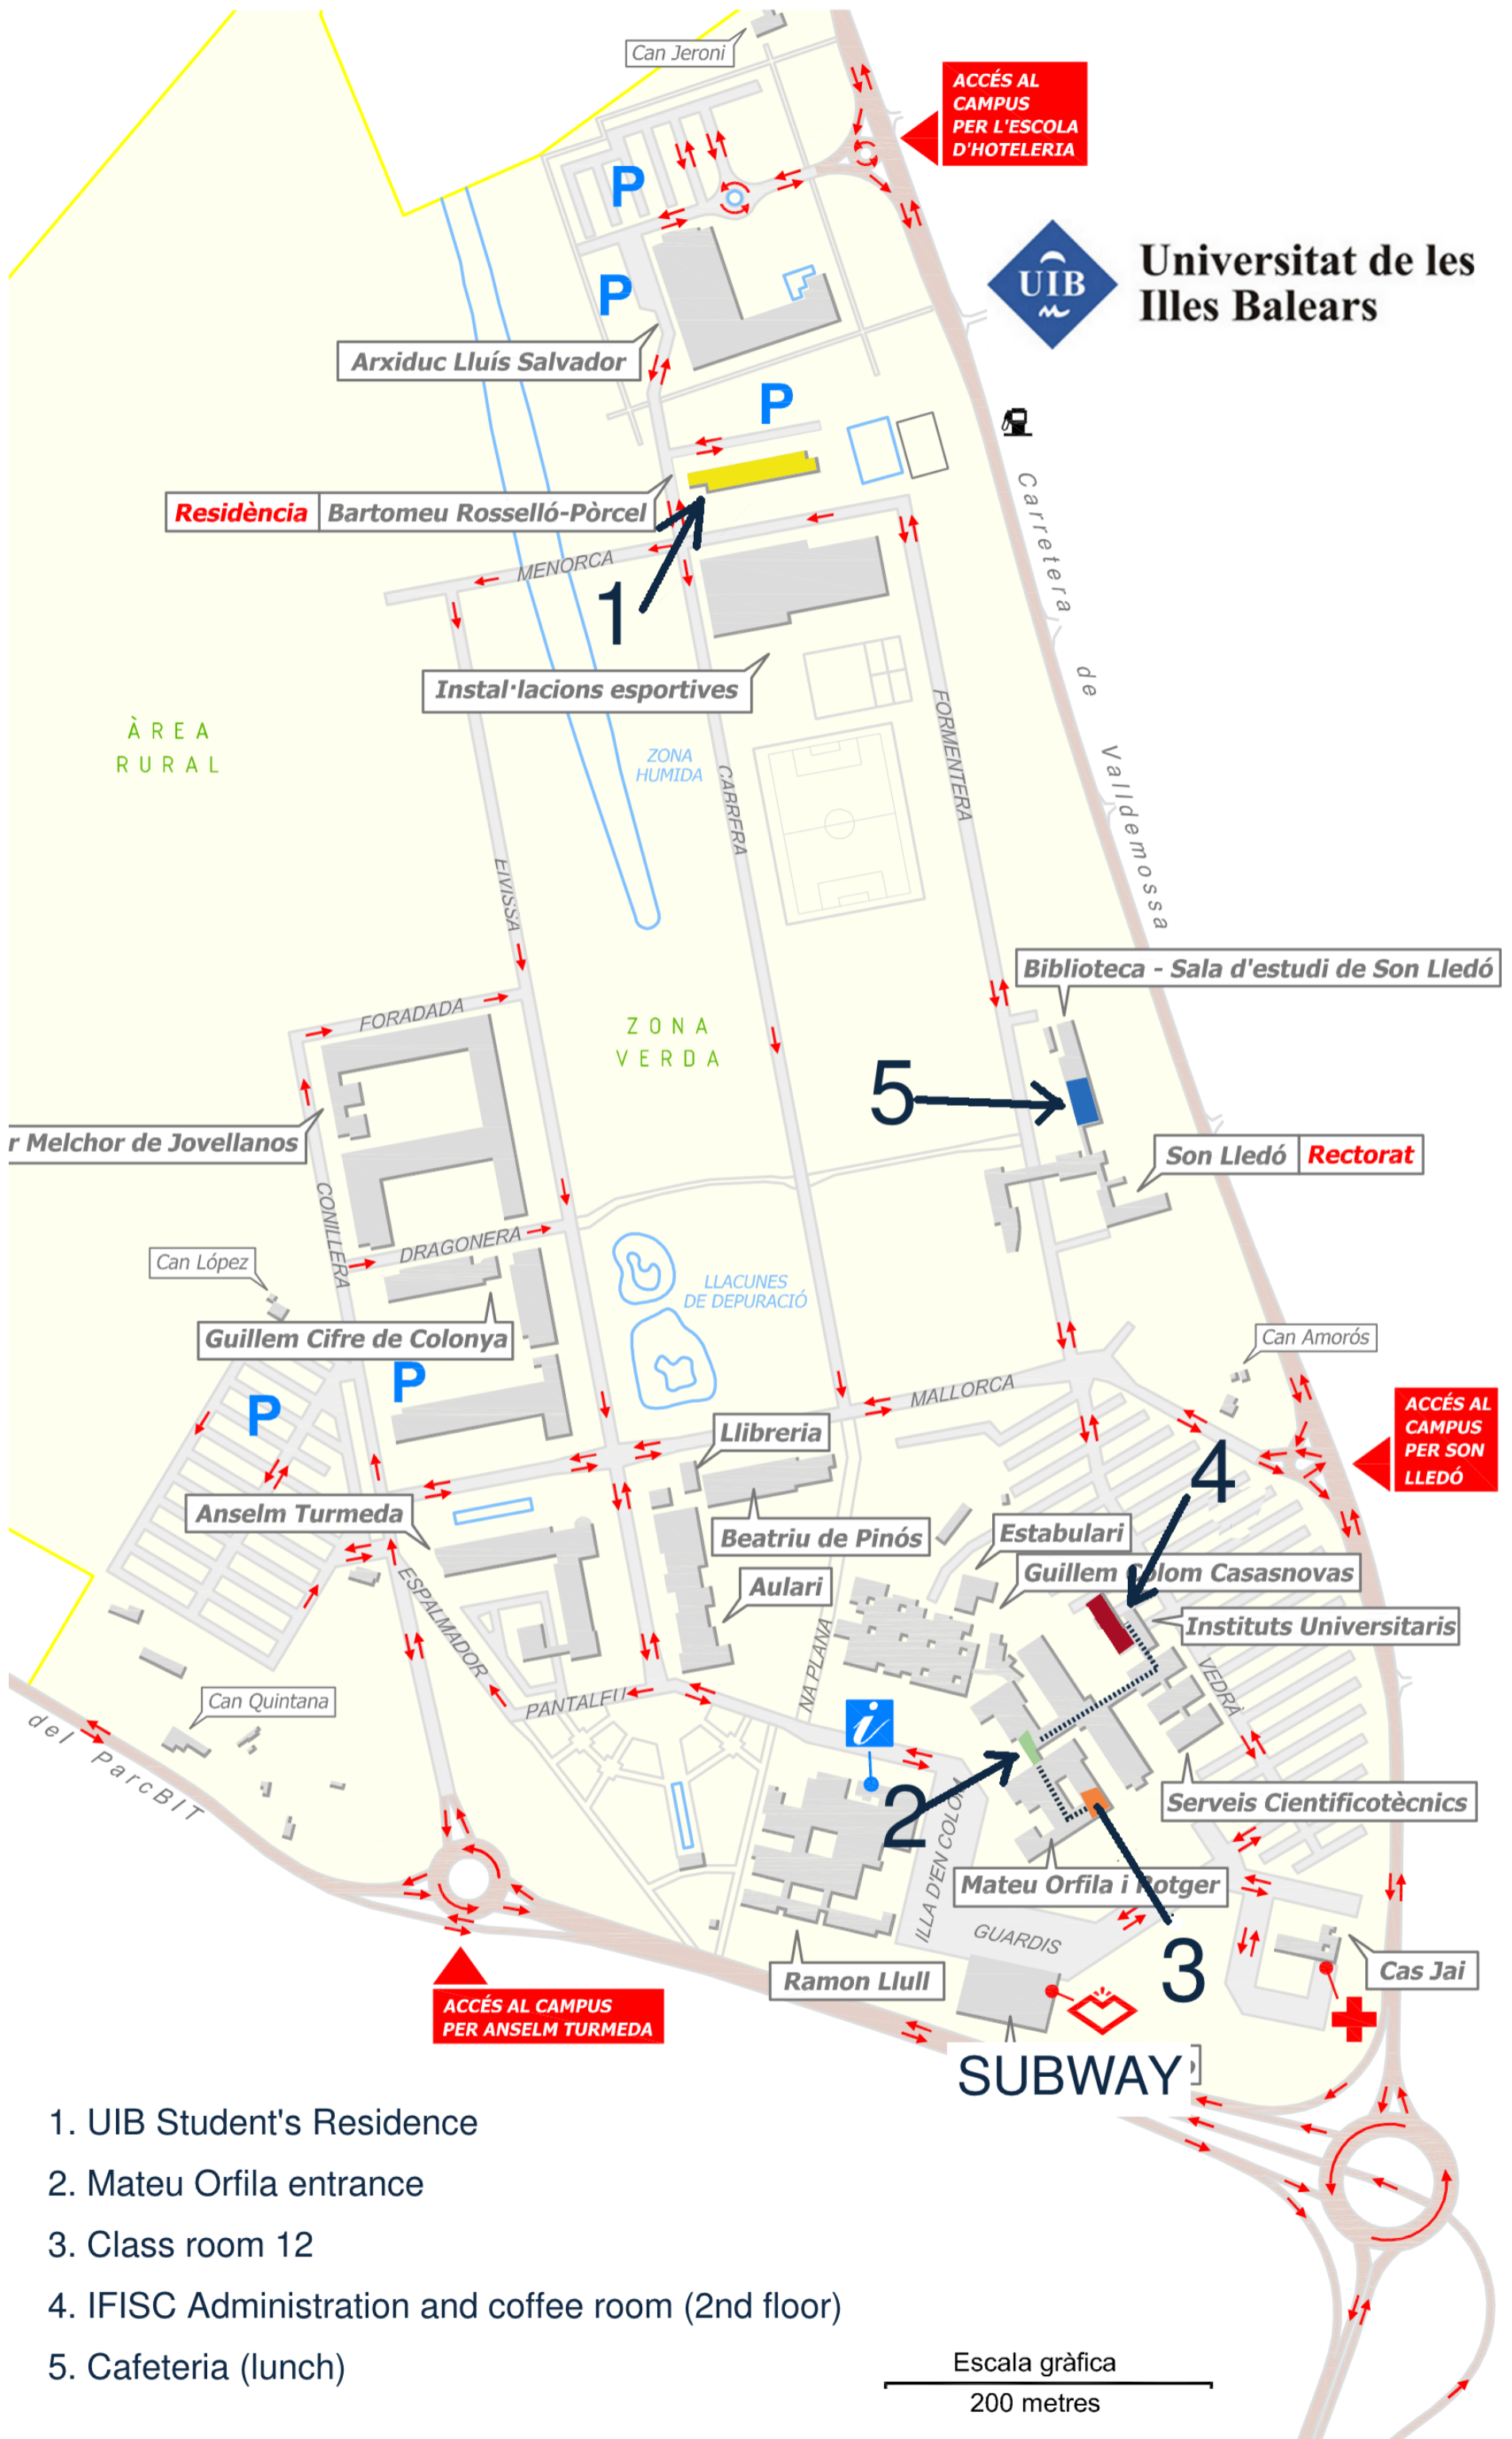

Universitat de les Illes Balears

1. UIB Student's Residence
2. Mateu Orfila entrance
3. Class room 12
4. IFISC Administration and coffee room (2nd floor)
5. Cafeteria (lunch)

Escala gràfica
200 metres